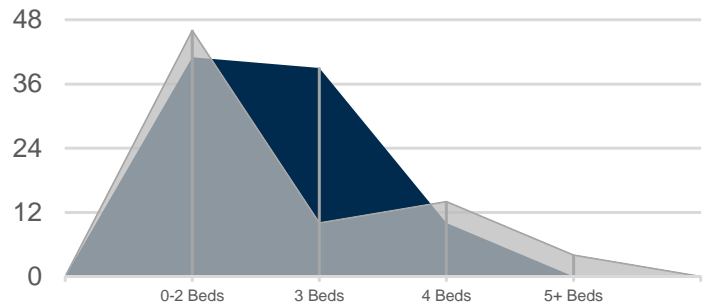

Number of Units Rented

	0-2 Beds	3 Beds	4 Beds	5+ Beds	Total
Jun 2019	1	2	3	0	6
Jun 2018	1	0	3	1	5

Average Number of Days on Market

	0-2 Beds	3 Beds	4 Beds	5+ Beds
Jun 2019	3	32	16	n/a
Jun 2018	44	n/a	39	13

120&130

Des Moines/Redondo & Burien/Normandy

SOUTH OF SEATTLE

JUNE 2019 | NWMLS Monthly Rental Data

Average Rental Price

Beds	Jun 2019	Jun 2018	Change
0-2	\$1,558	\$1,494	4% ↑
3	\$4,000	\$2,365	69% ↑
4	\$3,225	\$2,600	24% ↑
5+	\$-	\$2,500	n/a

Number of Units Rented

Average Number of Days on Market

	0-2 Beds	3 Beds	4 Beds	5+ Beds	Total
Jun 2019	3	1	2	0	6
Jun 2018	4	3	1	1	9

	0-2 Beds	3 Beds	4 Beds	5+ Beds
Jun 2019	41	39	10	n/a
Jun 2018	46	10	14	4

310&330

Auburn & Kent

SOUTH OF SEATTLE

JUNE 2019 | NWMLS Monthly Rental Data

Average Rental Price

Beds	Jun 2019	Jun 2018	Change
0-2	\$1,550	\$1,113	39% ↑
3	\$2,325	\$2,223	5% ↑
4	\$2,548	\$2,148	19% ↑
5+	\$2,663	\$-	n/a