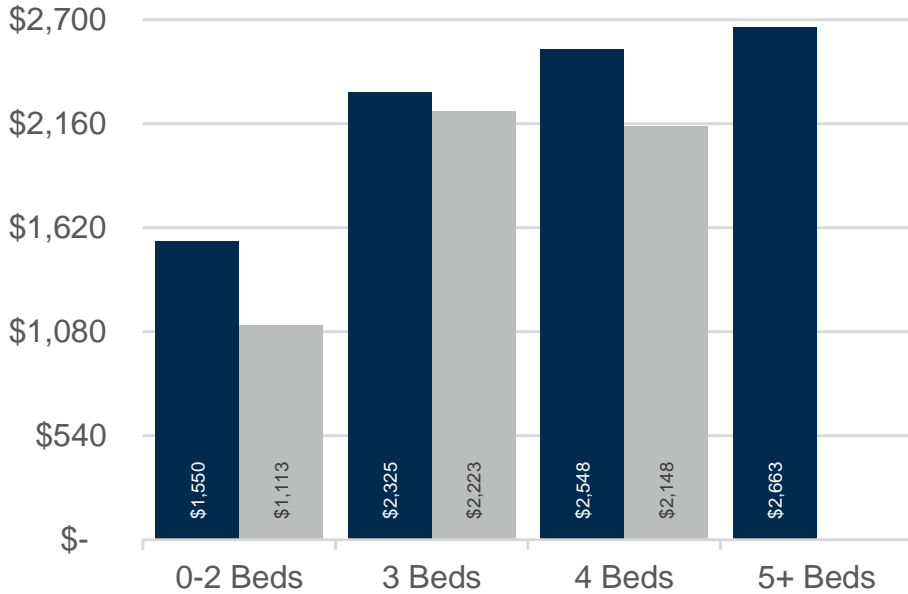

120&130

Des Moines/Redondo & Burien/Normandy

SOUTH OF SEATTLE

JUNE 2019 | NWMLS Monthly Rental Data

Average Rental Price

Beds	Jun 2019	Jun 2018	Change
0-2	\$1,558	\$1,494	4% ↑
3	\$4,000	\$2,365	69% ↑
4	\$3,225	\$2,600	24% ↑
5+	\$-	\$2,500	n/a

Number of Units Rented

Average Number of Days on Market

	0-2 Beds	3 Beds	4 Beds	5+ Beds	Total
Jun 2019	3	1	2	0	6
Jun 2018	4	3	1	1	9

	0-2 Beds	3 Beds	4 Beds	5+ Beds
Jun 2019	41	39	10	n/a
Jun 2018	46	10	14	4

310&330

Auburn & Kent

SOUTH OF SEATTLE

JUNE 2019 | NWMLS Monthly Rental Data

Average Rental Price

Beds	Jun 2019	Jun 2018	Change
0-2	\$1,550	\$1,113	39% ↑
3	\$2,325	\$2,223	5% ↑
4	\$2,548	\$2,148	19% ↑
5+	\$2,663	\$-	n/a

Number of Units Rented

Average Number of Days on Market

	0-2 Beds	3 Beds	4 Beds	5+ Beds	Total
Jun 2019	2	2	3	2	9
Jun 2018	4	4	2	0	10

	0-2 Beds	3 Beds	4 Beds	5+ Beds
Jun 2019	20	66	17	10
Jun 2018	69	36	12	n/a