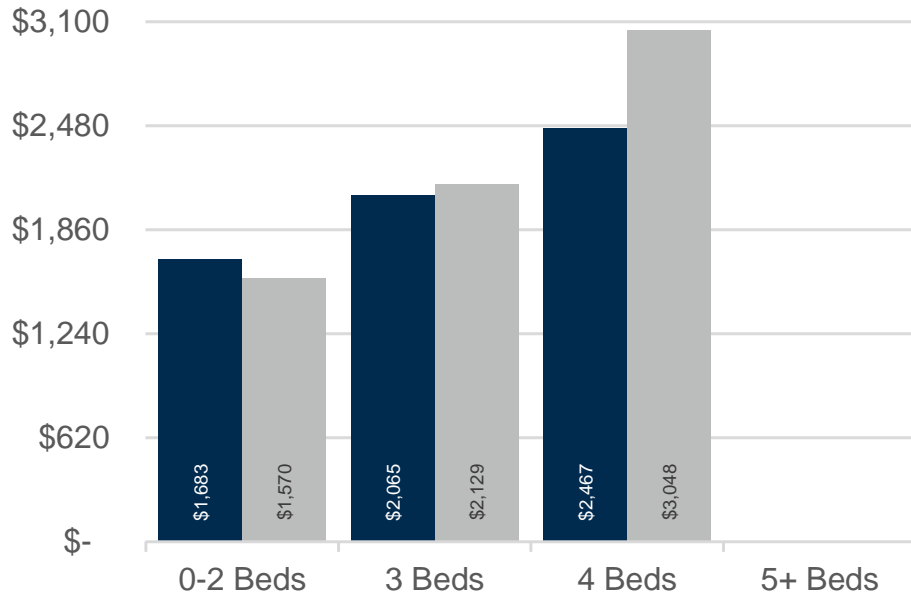

120&130

Des Moines/Redondo & Burien/Normandy

SOUTH OF SEATTLE

JUNE 2019 | NWMLS Monthly Rental Data

Average Rental Price

Beds	Jun 2019	Jun 2018	Change
0-2	\$1,558	\$1,494	4% ↑
3	\$4,000	\$2,365	69% ↑
4	\$3,225	\$2,600	24% ↑
5+	\$-	\$2,500	n/a

310&330

Auburn & Kent

SOUTH OF SEATTLE

JUNE 2019 | NWMLS Monthly Rental Data

Average Rental Price

Beds	Jun 2019	Jun 2018	Change
0-2	\$1,550	\$1,113	39% ↑
3	\$2,325	\$2,223	5% ↑
4	\$2,548	\$2,148	19% ↑
5+	\$2,663	\$-	n/a

Number of Units Rented

Average Number of Days on Market

	0-2 Beds	3 Beds	4 Beds	5+ Beds	Total
Jun 2019	2	2	3	2	9
Jun 2018	4	4	2	0	10

	0-2 Beds	3 Beds	4 Beds	5+ Beds
Jun 2019	20	66	17	10
Jun 2018	69	36	12	n/a

JMWGroup@Windermere.com

Seattle | Kirkland | windermere-pm.com | 206.621.2037

SOUTH OF SEATTLE

JUNE 2019 | NWMLS Monthly Rental Data

Average Rental Price

Beds	Jun 2019	Jun 2018	Change
0-2	\$1,683	\$1,570	7% ↑
3	\$2,065	\$2,129	-3% ↓
4	\$2,467	\$3,048	-19% ↓
5+	\$-	\$-	n/a