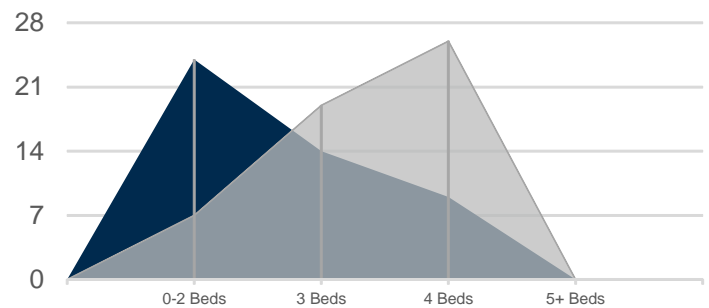

310&330

Auburn & Kent

SOUTH OF SEATTLE

JUNE 2019 | NWMLS Monthly Rental Data

Average Rental Price

Beds	Jun 2019	Jun 2018	Change
0-2	\$1,550	\$1,113	39% ↑
3	\$2,325	\$2,223	5% ↑
4	\$2,548	\$2,148	19% ↑
5+	\$2,663	\$-	n/a

Number of Units Rented

Average Number of Days on Market

	0-2 Beds	3 Beds	4 Beds	5+ Beds	Total
Jun 2019	2	2	3	2	9
Jun 2018	4	4	2	0	10

	0-2 Beds	3 Beds	4 Beds	5+ Beds
Jun 2019	20	66	17	10
Jun 2018	69	36	12	n/a

JMWGroup@Windermere.com

Seattle | Kirkland | windermere-pm.com | 206.621.2037

SOUTH OF SEATTLE

JUNE 2019 | NWMLS Monthly Rental Data

Average Rental Price

Beds	Jun 2019	Jun 2018	Change
0-2	\$1,683	\$1,570	7% ↑
3	\$2,065	\$2,129	-3% ↓
4	\$2,467	\$3,048	-19% ↓
5+	\$-	\$-	n/a

Number of Units Rented

	0-2 Beds	3 Beds	4 Beds	5+ Beds	Total
Jun 2019	3	3	3	0	9
Jun 2018	5	5	3	0	13

Average Number of Days on Market

	0-2 Beds	3 Beds	4 Beds	5+ Beds
Jun 2019	24	14	9	n/a
Jun 2018	7	19	26	n/a