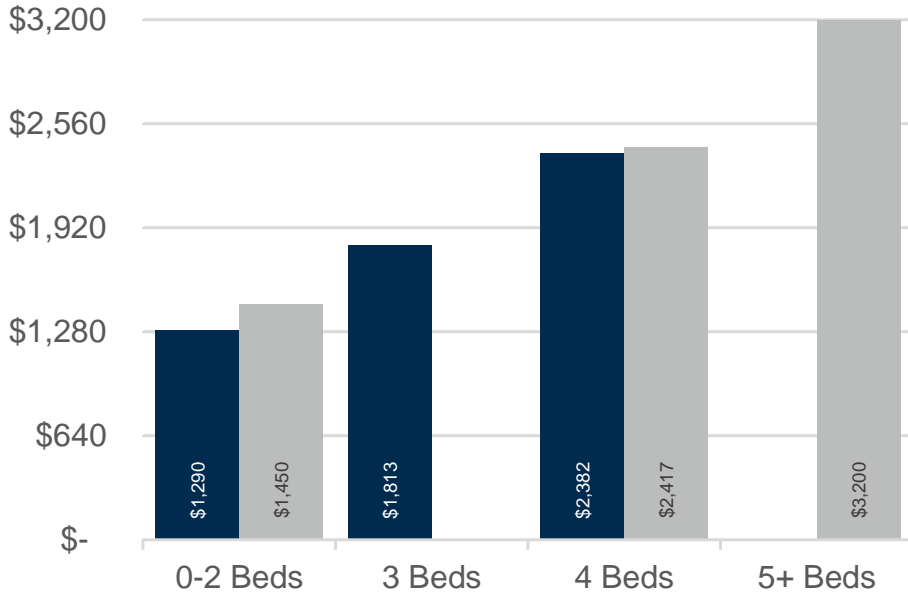

100&110

Jovita/Federal Way

SOUTH OF SEATTLE

JUNE 2019 | NWMLS Monthly Rental Data

Average Rental Price

Beds	Jun 2019	Jun 2018	Change
0-2	\$1,290	\$1,450	-11% ↓
3	\$1,813	\$-	n/a
4	\$2,382	\$2,417	-1% ↓
5+	\$-	\$3,200	n/a

Number of Units Rented

	0-2 Beds	3 Beds	4 Beds	5+ Beds	Total
Jun 2019	1	2	3	0	6
Jun 2018	1	0	3	1	5

Average Number of Days on Market

	0-2 Beds	3 Beds	4 Beds	5+ Beds
Jun 2019	3	32	16	n/a
Jun 2018	44	n/a	39	13

120&130

Des Moines/Redondo & Burien/Normandy

SOUTH OF SEATTLE

JUNE 2019 | NWMLS Monthly Rental Data

Average Rental Price

Beds	Jun 2019	Jun 2018	Change
0-2	\$1,558	\$1,494	4% ↑
3	\$4,000	\$2,365	69% ↑
4	\$3,225	\$2,600	24% ↑
5+	\$-	\$2,500	n/a

310&330

Auburn & Kent

SOUTH OF SEATTLE

JUNE 2019 | NWMLS Monthly Rental Data

Average Rental Price

Beds	Jun 2019	Jun 2018	Change
0-2	\$1,550	\$1,113	39% ↑
3	\$2,325	\$2,223	5% ↑
4	\$2,548	\$2,148	19% ↑
5+	\$2,663	\$-	n/a