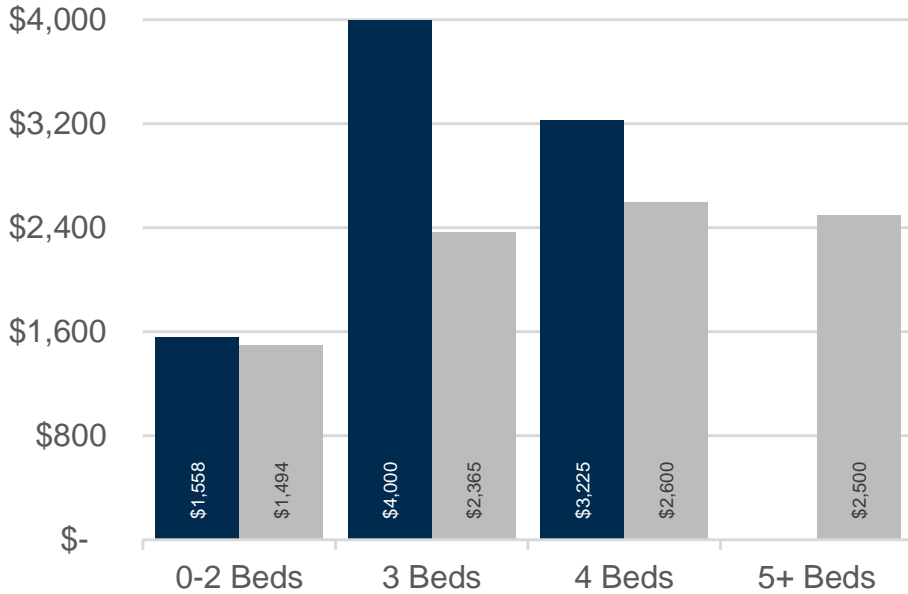

100&110

Jovita/Federal Way

SOUTH OF SEATTLE

JUNE 2019 | NWMLS Monthly Rental Data

Average Rental Price

Beds	Jun 2019	Jun 2018	Change
0-2	\$1,290	\$1,450	-11% ↓
3	\$1,813	\$-	n/a
4	\$2,382	\$2,417	-1% ↓
5+	\$-	\$3,200	n/a

Number of Units Rented

	0-2 Beds	3 Beds	4 Beds	5+ Beds	Total
Jun 2019	1	2	3	0	6
Jun 2018	1	0	3	1	5

Average Number of Days on Market

	0-2 Beds	3 Beds	4 Beds	5+ Beds
Jun 2019	3	32	16	n/a
Jun 2018	44	n/a	39	13

120&130

Des Moines/Redondo & Burien/Normandy

SOUTH OF SEATTLE

JUNE 2019 | NWMLS Monthly Rental Data

Average Rental Price

Beds	Jun 2019	Jun 2018	Change
0-2	\$1,558	\$1,494	4% ↑
3	\$4,000	\$2,365	69% ↑
4	\$3,225	\$2,600	24% ↑
5+	\$-	\$2,500	n/a

310&330

Auburn & Kent

SOUTH OF SEATTLE

JUNE 2019 | NWMLS Monthly Rental Data

Average Rental Price

Beds	Jun 2019	Jun 2018	Change
0-2	\$1,550	\$1,113	39% ↑
3	\$2,325	\$2,223	5% ↑
4	\$2,548	\$2,148	19% ↑
5+	\$2,663	\$-	n/a