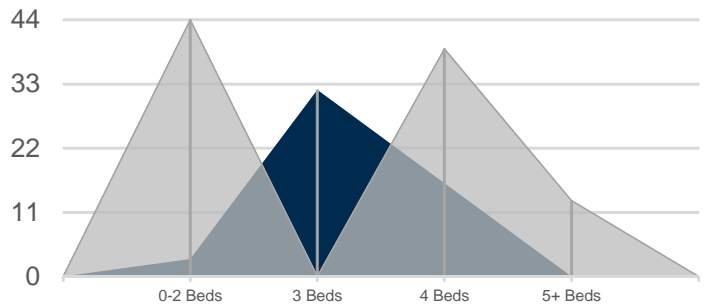

100&110

Jovita/Federal Way

SOUTH OF SEATTLE

JUNE 2019 | NWMLS Monthly Rental Data

Average Rental Price

Beds	Jun 2019	Jun 2018	Change
0-2	\$1,290	\$1,450	-11% ↓
3	\$1,813	\$-	n/a
4	\$2,382	\$2,417	-1% ↓
5+	\$-	\$3,200	n/a

Number of Units Rented

	0-2 Beds	3 Beds	4 Beds	5+ Beds	Total
Jun 2019	1	2	3	0	6
Jun 2018	1	0	3	1	5

Average Number of Days on Market

	0-2 Beds	3 Beds	4 Beds	5+ Beds
Jun 2019	3	32	16	n/a
Jun 2018	44	n/a	39	13

120&130

Des Moines/Redondo & Burien/Normandy

SOUTH OF SEATTLE

JUNE 2019 | NWMLS Monthly Rental Data

Average Rental Price

Beds	Jun 2019	Jun 2018	Change
0-2	\$1,558	\$1,494	4% ↑
3	\$4,000	\$2,365	69% ↑
4	\$3,225	\$2,600	24% ↑
5+	\$-	\$2,500	n/a

Number of Units Rented

Average Number of Days on Market

	0-2 Beds	3 Beds	4 Beds	5+ Beds	Total
Jun 2019	3	1	2	0	6
Jun 2018	4	3	1	1	9

	0-2 Beds	3 Beds	4 Beds	5+ Beds
Jun 2019	41	39	10	n/a
Jun 2018	46	10	14	4