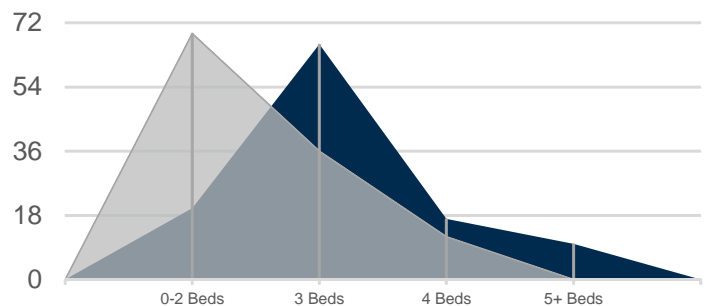

Number of Units Rented

Average Number of Days on Market

	0-2 Beds	3 Beds	4 Beds	5+ Beds	Total
Jun 2019	3	1	2	0	6
Jun 2018	4	3	1	1	9

	0-2 Beds	3 Beds	4 Beds	5+ Beds
Jun 2019	41	39	10	n/a
Jun 2018	46	10	14	4

310&330

Auburn & Kent

SOUTH OF SEATTLE

JUNE 2019 | NWMLS Monthly Rental Data

Average Rental Price

Beds	Jun 2019	Jun 2018	Change
0-2	\$1,550	\$1,113	39% ↑
3	\$2,325	\$2,223	5% ↑
4	\$2,548	\$2,148	19% ↑
5+	\$2,663	\$-	n/a

Number of Units Rented

Average Number of Days on Market

	0-2 Beds	3 Beds	4 Beds	5+ Beds	Total
Jun 2019	2	2	3	2	9
Jun 2018	4	4	2	0	10

	0-2 Beds	3 Beds	4 Beds	5+ Beds
Jun 2019	20	66	17	10
Jun 2018	69	36	12	n/a

JMWGroup@Windermere.com

Seattle | Kirkland | windermere-pm.com | 206.621.2037

SOUTH OF SEATTLE

JUNE 2019 | NWMLS Monthly Rental Data

Average Rental Price

Beds	Jun 2019	Jun 2018	Change
0-2	\$1,683	\$1,570	7% ↑
3	\$2,065	\$2,129	-3% ↓
4	\$2,467	\$3,048	-19% ↓
5+	\$-	\$-	n/a